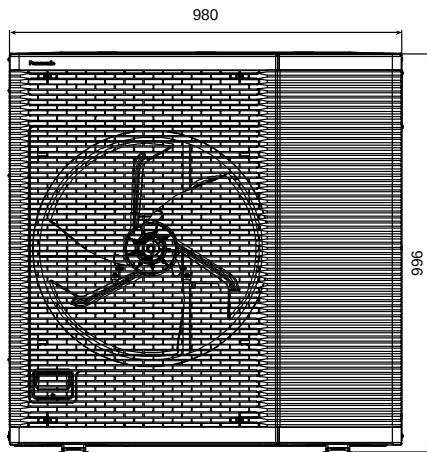

Abmessungen WH-WDG0xLE5

<Top View>

<Front View>

<Side View>

<Rear view>

<Back view>

Unit: mm